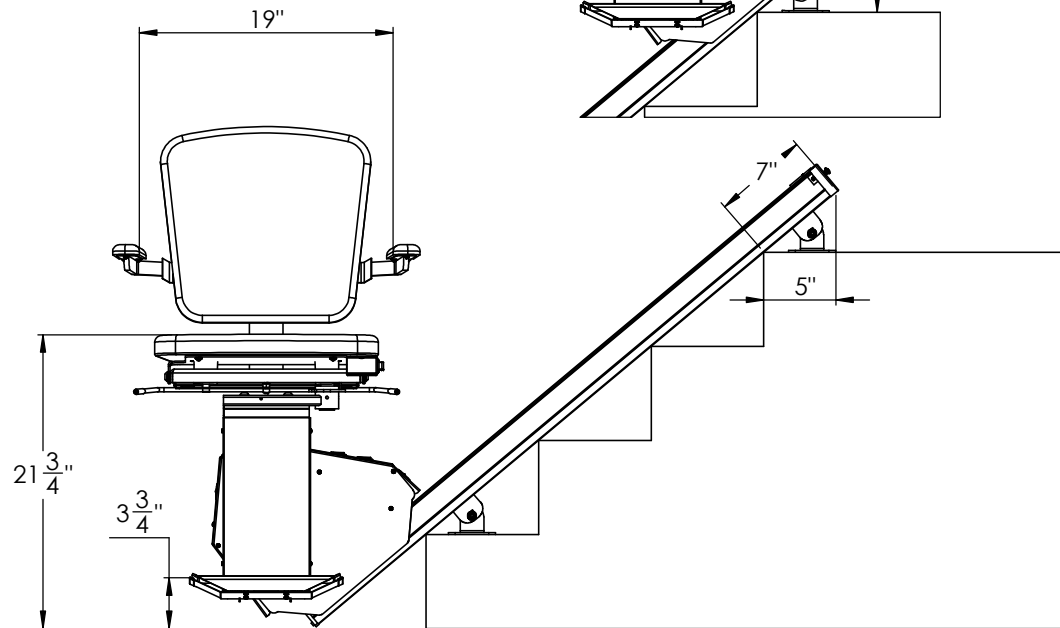

US designed, tested
and manufactured

Model: SL14 OUTDOOR
Cap: 350 lbs
Speed: 16 - 22 fpm
Angle: 25 - 45
Power: 24vdc - 15a
Drive: Rack & Pinion

Designed and tested to comply
with ASME A18.1-2008 & A17.5