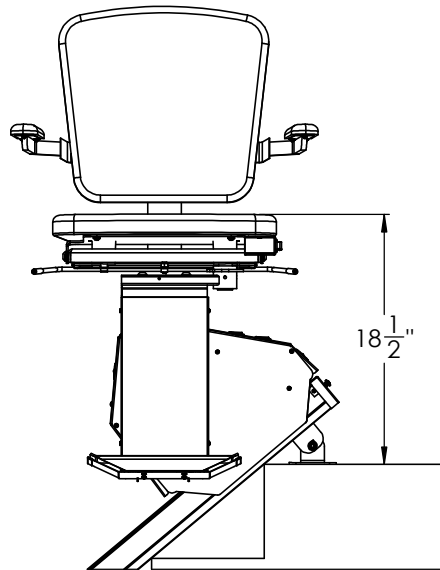

US designed, tested
and manufactured

Model: SL14 OUTDOOR
Cap: 350 lbs
Speed: 16 - 22 fpm
Angle: 25 - 45
Power: 24vdc - 15a
Drive: Rack & Pinion

Designed and tested to comply
with ASME A18.1-2008 & A17.5