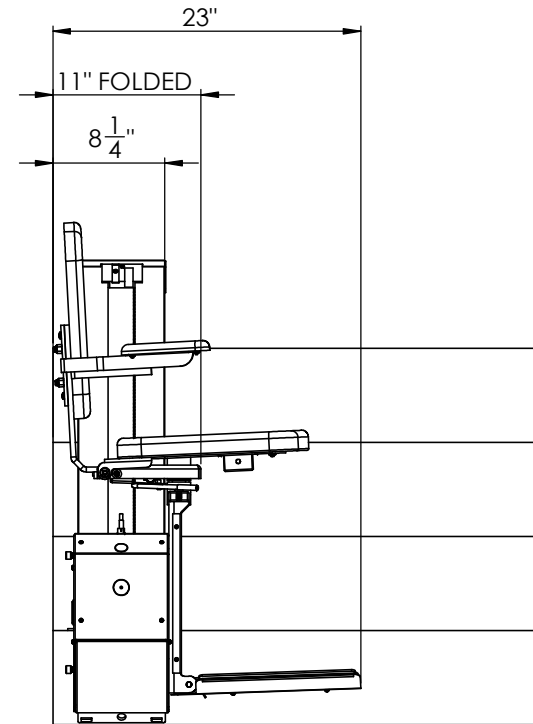

US designed, tested
and manufactured

Model: SL14 OUTDOOR
Cap: 350 lbs
Speed: 16 - 22 fpm
Angle: 25 - 45
Power: 24vdc - 15a
Drive: Rack & Pinion

Designed and tested to comply
with ASME A18.1-2008 & A17.5