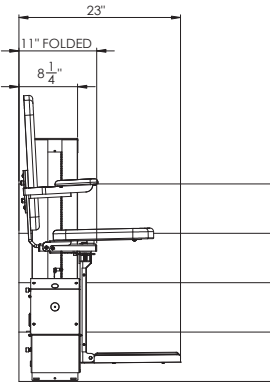

Dimensions subject to change without notice.

ELEGANCE
Legacy
STAIRLIFT®

Dimensions subject to change without notice.

OUTDOOR WARRANTY

- 1 Year warranty on BATTERIES
- 2 Year warranty on PARTS
- 5 Year warranty on DRIVE TRAIN & CIRCUIT BOARD