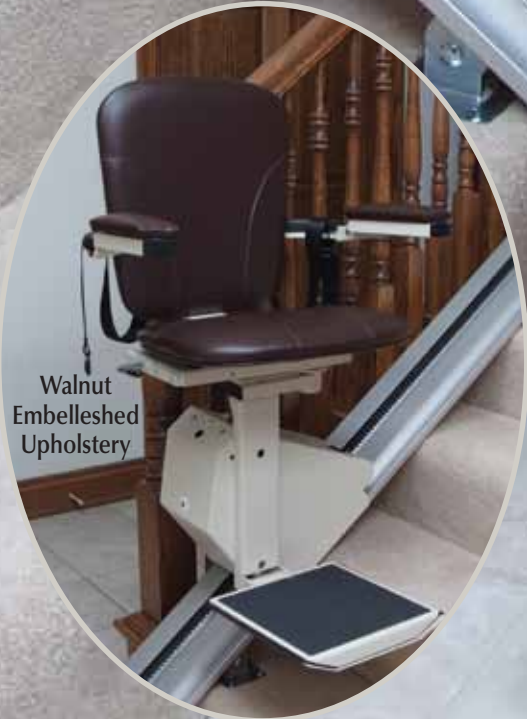

ELEGANCE *Legacy* STAIRLIFT®

“I love my Legacy Stairlift for the freedom & peace-of-mind it gives me!”

CLASSIC *Legacy* STAIRLIFT®

11"
(Folded from wall)

LIMITED
LIFETIME
WARRANTY

ELEGANCE
Legacy
STAIRLIFT®

Remote
Control
Call/Sends

Caramel
Embellished
Upholstery
Stitching
Option

Walnut
Embellished
Upholstery

Features: (both models)

CLASSIC
Legacy
STAIRLIFT®

- Folds to within 11" of the wall
- Attaches to stairs, not the wall
- Narrow, low profile track (2.5" tall x 6.5" wide)
- Footrest obstruction sensors with audio beep notification
- Battery power allows 20 trips during power outages
- Top & bottom landing charge stations
- Audio beep notification when unit is not seated on charge stations
- Rocker switch conveniently located on either side of seat
- Constant pressure controls
- Wireless remote controls for upper & lower landings
- Chassis mounted installation load switch
- Quickly installs on left or right side of stairway
- Rack and pinion drive with concealed gear rack
- High seat back
- Low-to-the-floor footrest
- 3" to 6" horizontal extension at top landing
- 25 to 45 degree angle applications
- ETL approved A17.5 / B44 - A18.1
- 350 lbs capacity
- Proudly made in the USA!

Options:

- Embellished upholstery stitching
- **Caramel** or **Walnut** upholstery
- Retractable seat belt - Elegance model only
- **Outdoor package**

NEW

ELEGANCE
Legacy
STAIRLIFT®

Technical Information

CLASSIC
Legacy
STAIRLIFT®