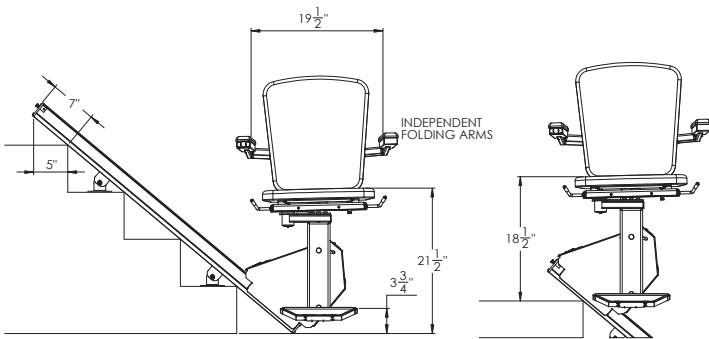

Dimensions subject to change without notice.

OUTDOOR WARRANTY

- 1 Year warranty on BATTERIES
- 2 Year warranty on PARTS
- 5 Year warranty on DRIVE TRAIN & CIRCUIT BOARD