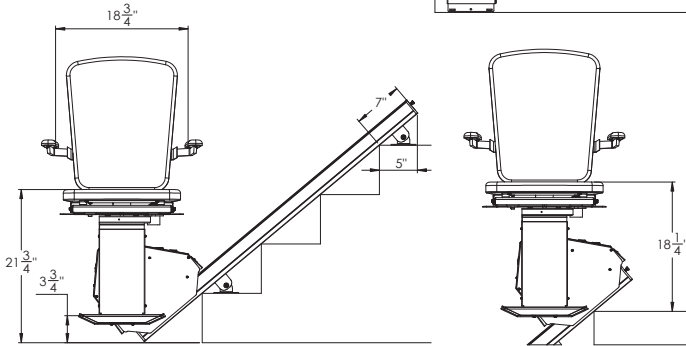

Dimensions subject to change without notice.

ELEGANCE
Legacy
STAIRLIFT®

Dimensions subject to change without notice.

OUTDOOR WARRANTY

- 1 Year warranty on BATTERIES
- 2 Year warranty on PARTS
- 5 Year warranty on DRIVE TRAIN & CIRCUIT BOARD