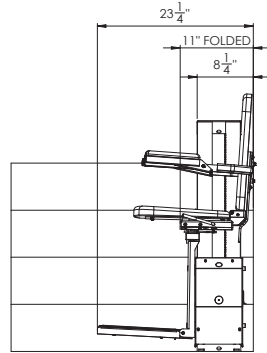

Dimensions subject to change without notice.

ELEGANCE
Legacy
STAIRLIFT®

Dimensions subject to change without notice.

OUTDOOR WARRANTY

- 1 Year warranty on BATTERIES
- 2 Year warranty on PARTS
- 5 Year warranty on DRIVE TRAIN & CIRCUIT BOARD